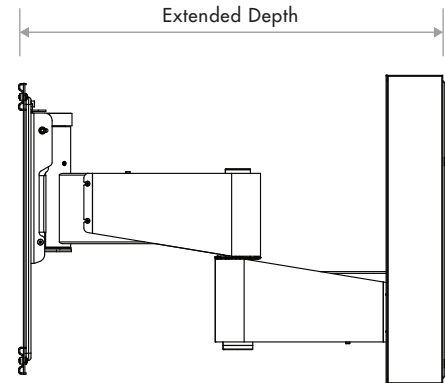

## TECHNICAL SPECIFICATIONS

- 100 lbs [45.4 kg] weight capacity
- TV maximum screen size: 80"
- 24.1" [61.2 cm] extension
- Depth from wall: 0.6" [1.6 cm] or 4.4" [11.3 cm]
- Fully integrated & dedicated cable management
- Three point adjustments for fine tuning
- No exposed tracks, gears or scissors
- TBD Speed: 1.5" [3.8] / sec
- IP, IR, and RF controls provided
- Exclusive Nexus 21 Safety Package included

Height: 20.76" [52.7 cm] \*Apex on-wall configuration shown  
Width: 32.76" [83.2 cm]  
Depth: 4.44" [11.3 cm]  
Ext. Depth: 28.59" [72.6 cm]