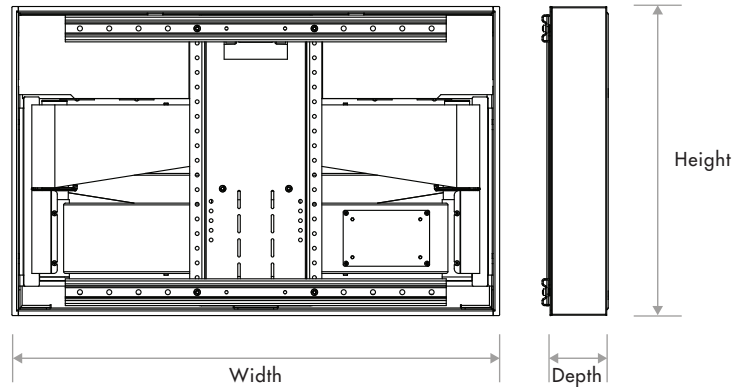

## TECHNICAL SPECIFICATIONS

- 100 lbs [45.4 kg] weight capacity
- TV maximum screen size: 80"
- 24.1" [61.2 cm] extension
- Depth from wall: 0.6" [1.6 cm] or 4.4" [11.3 cm]
- Fully integrated & dedicated cable management
- Three point adjustments for fine tuning
- No exposed tracks, gears or scissors
- TBD Speed: 1.5" [3.8] / sec
- IP, IR, and RF controls provided
- Exclusive Nexus 21 Safety Package included

Height: 20.76" [52.7 cm] \*Apex on-wall configuration shown  
Width: 32.76" [83.2 cm]  
Depth: 4.44" [11.3 cm]  
Ext. Depth: 28.59" [72.6 cm]